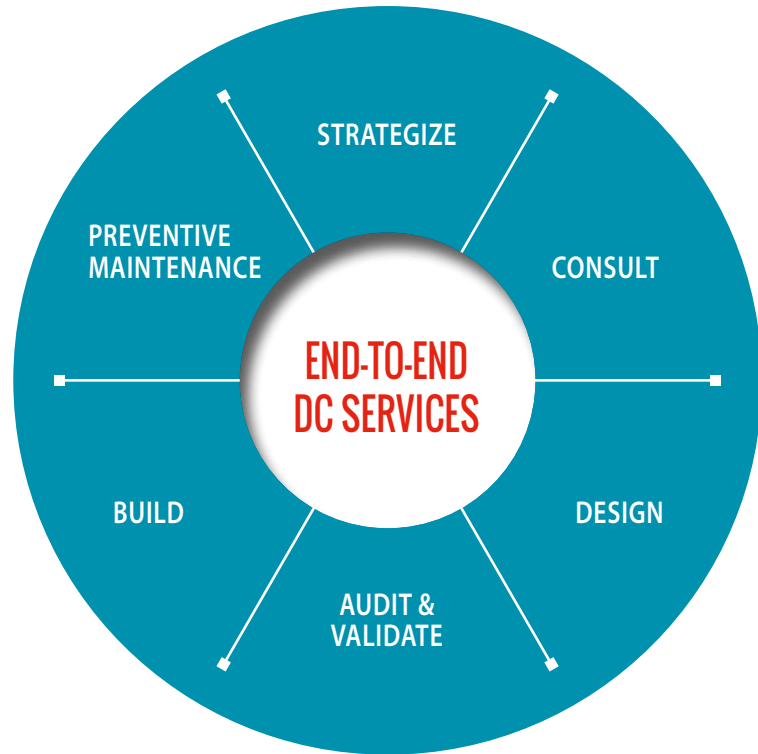

DATWYLER

SWITZERLAND

Dätwyler Cabling Solutions AG
Gotthardstrasse 31
6460 Altdorf
T +41 41 875-1268
F +41 41 875-1986
info.cabling.ch@datwyler.com
www.cabling.datwyler.com

GERMANY

Dätwyler Cables GmbH
Auf der Roos 4-12
65795 Hattersheim
T +49 6190 8880-0
F +49 6190 8880-80
info.cabling.de@datwyler.com
www.cabling.datwyler.com

Dätwyler Cables GmbH
Lilienthalstraße 17
85399 Hallbergmoos
T +49 811 998633-0
F +49 811 998633-30
info.cabling.de@datwyler.com
www.cabling.datwyler.com

AUSTRIA

Dätwyler Cables GmbH
Office Austria
Liebermannstraße A02 403
2345 Brunn am Gebirge
T +43 1 8101641-0
F +43 1 8101641-35
info.cabling.at@datwyler.com
www.cabling.datwyler.com

ITALY

Datwyler Cabling Solutions S.r.l.
Via dei Campi della Rienza, 30
39031 Brunico (BZ)
T +39 031 928277
info.cabling.it@datwyler.com
www.cabling.datwyler.com

CZECH REPUBLIC

Datwyler Cabling Solutions s.r.o.
Ústecká 840/33
405 02 Děčín
T +420 417 580110
F +420 417 580139
info.cabling.cz@datwyler.com
www.cabling.datwyler.com

CHINA

Datwyler (Suzhou)
Cabling Solutions Co., Ltd.
No. 218, East Beijing Road
Taicang Economic Development Zone
Jiangsu Province, 215413
T +86 512 3306-8066
F +86 512 3306-8049
info.cabling.cn@datwyler.com
www.cabling.datwyler.cn

SINGAPORE

Datwyler (Thelma)
Cables+Systems Pte Ltd
30 Toh Guan Road #01-01A
608840 Singapore
T +65 68631166
F +65 68978885
info.cabling.sg@datwyler.com
www.cabling.datwyler.com

UNITED ARAB EMIRATES

Datwyler Middle East FZE
Jabel Ali Free Zone
LB 15, Second Floor, Room #10 & 11
P.O. Box 263480
Dubai
T +971 4 4228129
F +971 4 4228096
info.cabling.ae@datwyler.com
www.cabling.datwyler.com

Datwyler Cabling Solutions LLC
Unit 1004 & 1005, 10th Floor, IB Tower
Business Bay
Dubai
T +971 4 4228129
F +971 4 4228096
info.cabling.ae@datwyler.com
www.cabling.datwyler.com